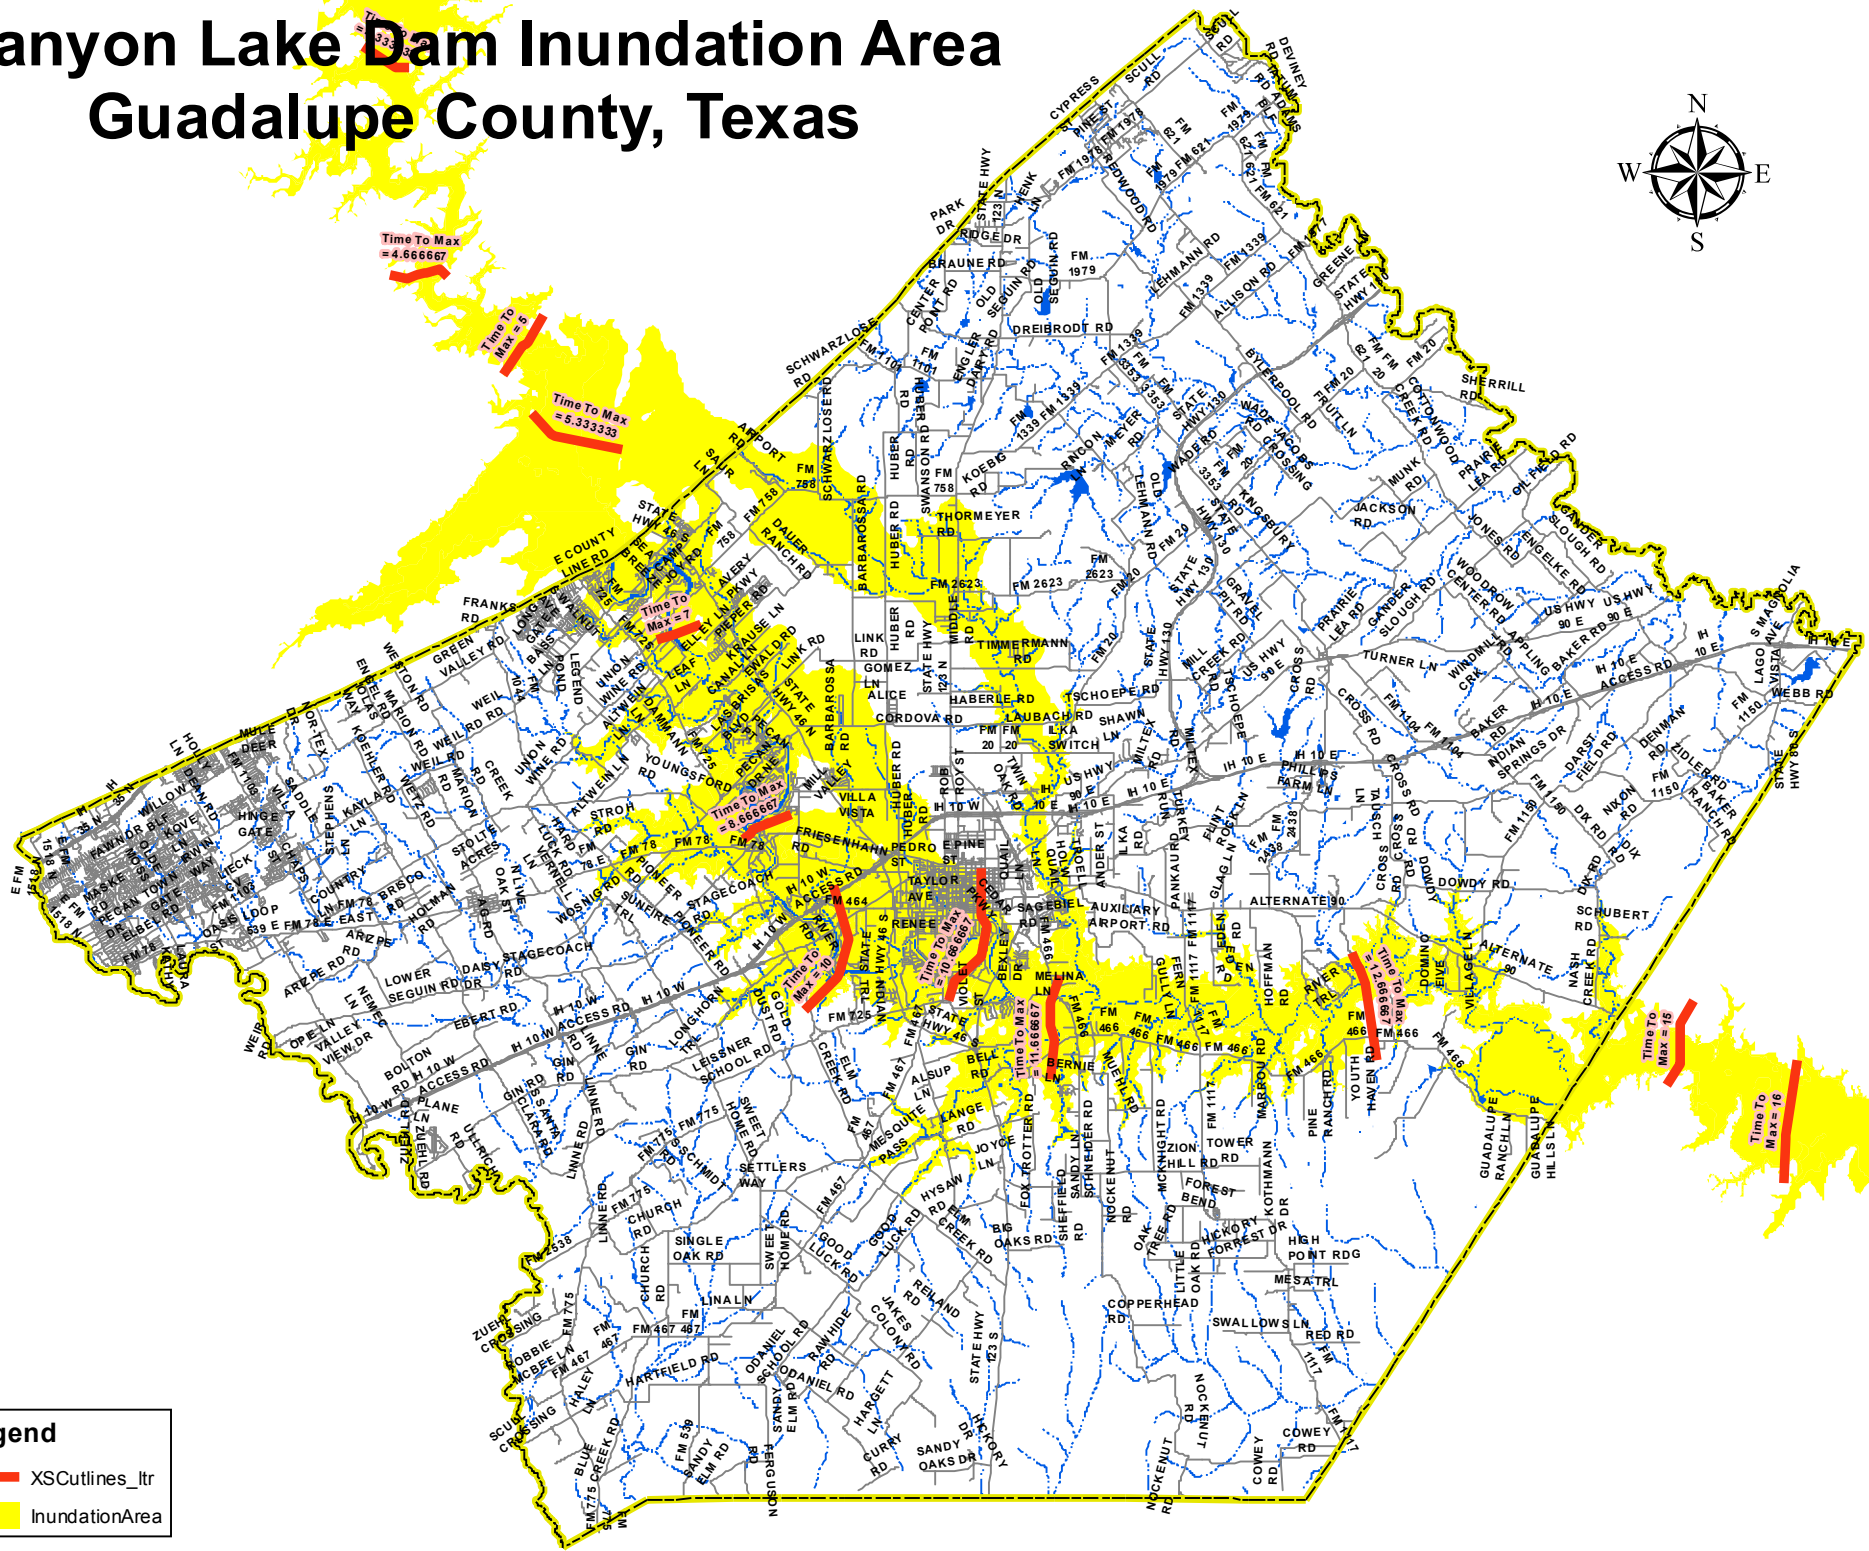

Canyon Lake Dam Inundation Area Guadalupe County, Texas

Legend

- XSCutlines_ltr
- InundationArea